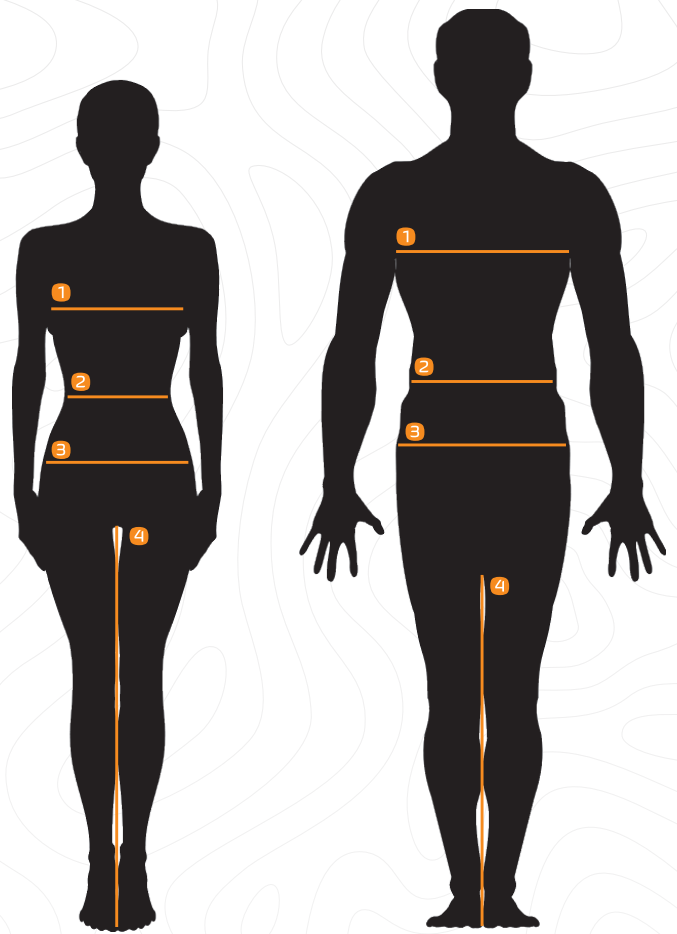

SIZECHART

- 1 BUST / CHEST**
Measure around the fullest part, across the bust points, keeping the tape horizontal.
- 2 WAIST**
Measure around the narrowest part (typically the small of your back and where your body bends side to side), keeping the tape horizontal.
- 3 HIP**
Measure around the fullest part of your hips, keeping the tape horizontal.
- 4 BODY INSEAM**
Measure from your crotch to the bottom of your leg.

KIDS				
SIZE	8 YR	10 YR	12 YR	14 YR
Height (cm)	111-116	123-128	135-140	147-152
Chest (cm)	57-59	61-65	67-71	73-77
Waist (cm)	54-56	57-59	60-62	63-67
Hips (cm)	61-64	66-70	72-76	79-82

WOMEN								
SIZE	XS/1	S/2	M/3	L/4	XL/5	2XL/6	3XL/7	4XL/8
Height (cm)	< 160	161-170	171-175	176-180	-	-	-	-
Chest (cm)	80	84	88	92	96	100	104	108
Waist (cm)	63-66	67-70	71-74	75-80	79-82	83-86	87-90	91-94
Hips (cm)	89-92	93-96	97-100	101-104	105-108	109-112	113-116	117-120
Body inseam (cm)	66	68	70	72	74	76	78	80
Weight (kg)	< 55	< 60	< 65	< 70	< 80	> 85	-	-

MEN										
SIZE	XS/1	S/2	M/3	L/4	XL/5	2XL/6	3XL/7	4XL/8	6XL/10	8XL/12
Height (cm)	150-159	160-169	170-179	180-185	186-190	191-195	-	-	-	-
Chest (cm)	88	92	96	100	105	110	115	119	127	135
Waist (cm)	76	80	84	88	93	98	103	107	115	123
Hips (cm)	92	96	100	104	109	114	119	123	131	139
Body inseam (cm)	70	72	74	76	78	80	82	82	82	82
Weight (kg)	< 60	< 70	< 75	< 80	< 85	< 90	> 95	-	-	-

SIZECHART

ACCESSORIES

GLOVES						
SIZE	XS	S	M	L	XL	XXL
Hand Measurement (cm)	7/7,5	8/8,5	9/9,5	10/10,5	11/11,5	12/12,5
Hand Circumference (cm)	19/21	22/23	24/25	26/27	27,5/28	28,5

SOCKS				
SIZE	XS	S/M	L/XL	XXL
Europe	37/38/39	40/42	43/45	45+